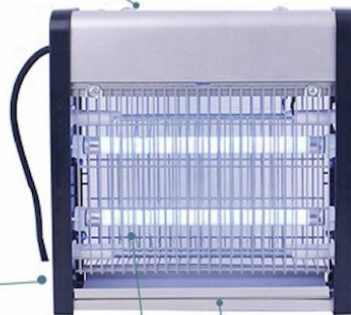

CAA Insect killer 20W/30W/40W

- 1.Slim design,ABS material sidepand, strong and durable;
- 2.Hollow-out design,emit more lights to attract mosquitos
- 3.switch to control the whole unit

Hanging chain for option,can be wall mounted

collection tray at the bottom,easy to clean and collect the death bodies

Easy to open the outer grid to replace the tube