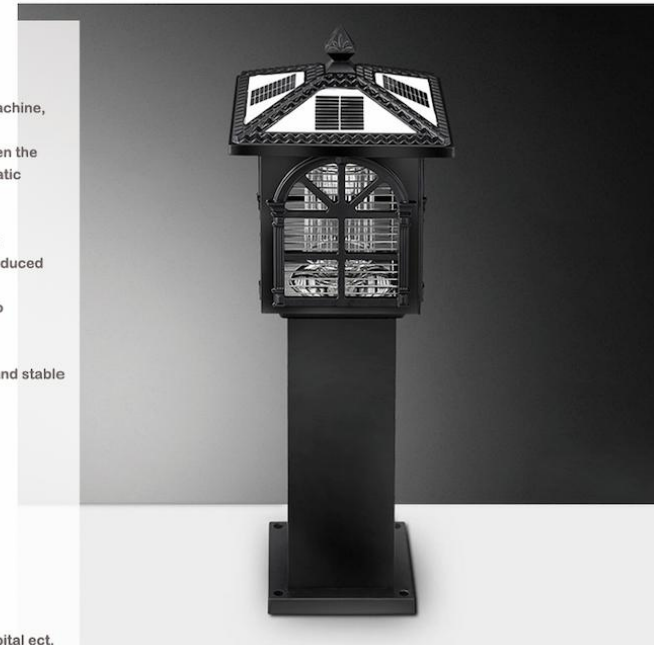

Specification :

Voltage : 100-130V 180-240V

Rated frequency : 50/60HZ

High voltage grid : 2500V

Battery: 5200Ah

Killing mosquito power : 4W

Light power: 4W

Color : Black / Brown / Slivery

Light source : 365nm UV purple light

Coverage area : 200 square meters

Suitable for the environment :

Villa , garden , holiday resort , schoole , hospital ect.